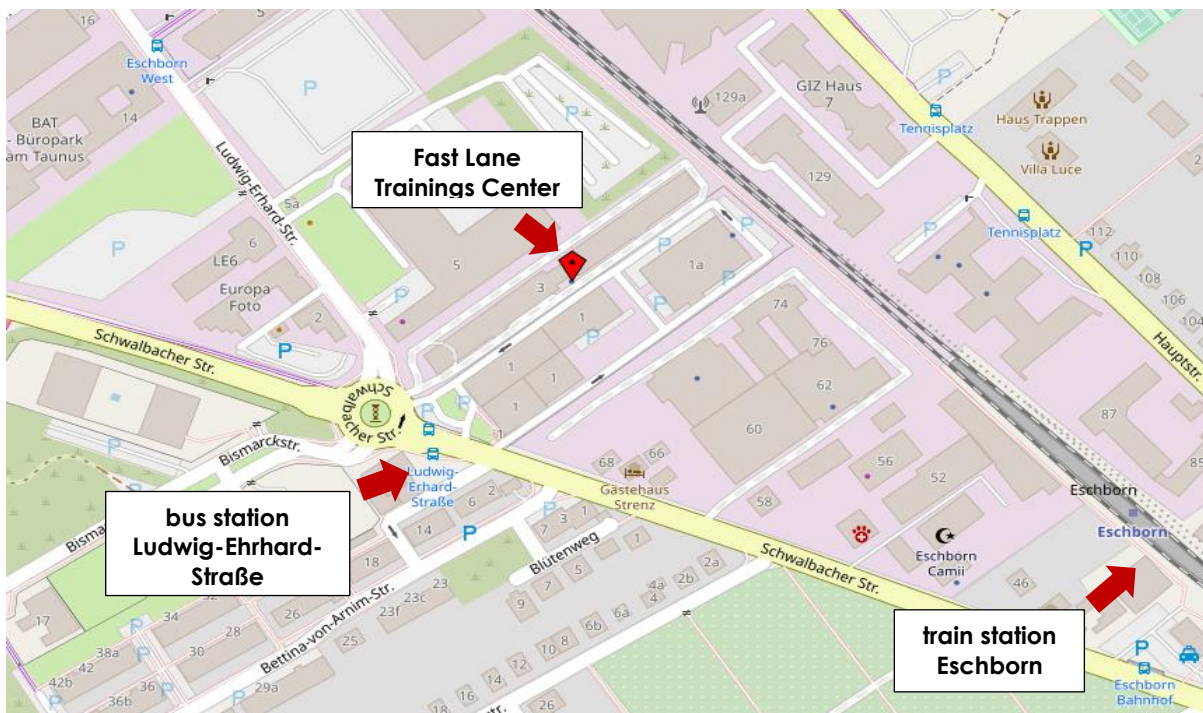

www.openstreetmap.de