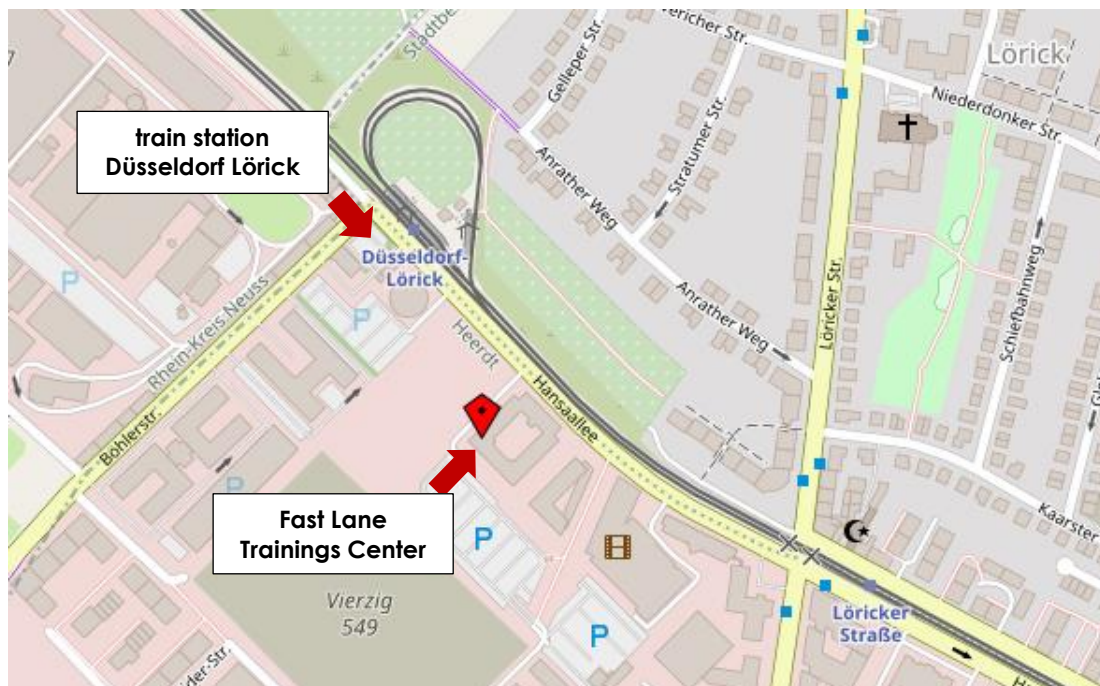

Fast Lane Trainings Center Düsseldorf Directions and Hotel

We are happy about your interest and would like to make your way to us and your stay as pleasant as possible. Below you will find detailed directions and hotel recommendations.

Directions

Quicklinks:

[Route planner](#)

[Flight connection Düsseldorf](#)

[Railway connection](#)

Fast Lane Institute for Knowledge Transfer GmbH
Hansaallee 249,
40549 Düsseldorf

Phone: +49 211 538298-0

E-Mail: info@flane.de

www.flane.de/en

Arrival by car

Arrival from....

... direction Mönchengladbach (A52):

Take the exit "Brüderich" and drive straight ahead to "Brüsseler Straße". After 300 meters you'll drive on "Heerdeter Straße". Turn left into "Benediktusstraße". After 300 meters turn left into "Krefleder Straße" and take the exit after approx. 750 meters. You'll be at "Böhlerstraße". After approx 1km turn right into "Hansallee".

The Trainingscenter is located on the right side.

.... direction Essen (A52):

Take the exit "Ratingen" in the "cross Düsseldorf Nord" and drive to A44 direction "Velbert, Düsseldorf". Take the exit "Düsseldorf-Stockum" and drive straight. Then you'll be at the "Danziger Straße". When you're driving straight the street is named "Uerdinger Straße". After 1km take the exit and drive to Theodor-Heuss-Brücke. After 600 meters turn right to "Lütticher Straße. After approx 2km turn left to "Büdericher Straße". When you're driving there, you have to drive into "Hansallee".