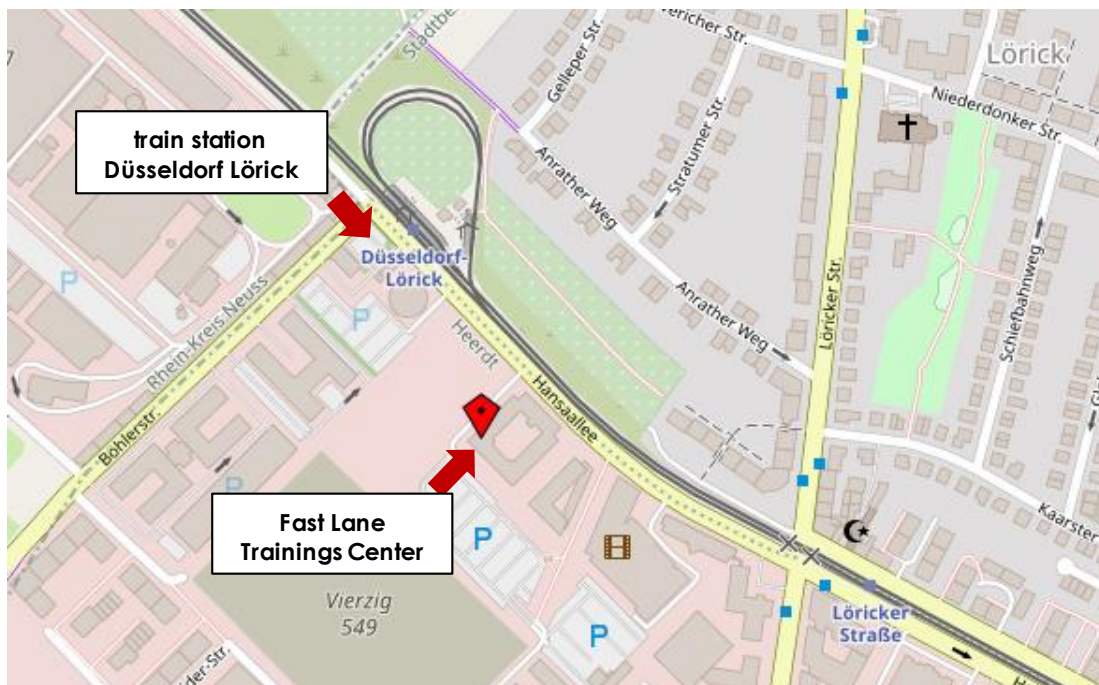

Fast Lane Training Center Düsseldorf Directions and Hotel

We are happy about your interest and would like to make your way to us and your stay as pleasant as possible. Below you will find detailed directions and hotel recommendations.

[Railway connection](#)

Arrival by car

Arrival from....

... direction Mönchengladbach (A52):

Take the exit "Brüderich" and drive straight ahead to "Brüsseler Straße". After 300 meters you'll drive on "Heerdeter Straße". Turn left into "Benediktusstraße". After 300 meters turn left into "Krefleder Straße" and take the exit after approx. 750 meters. You'll be at "Böhlerstraße". After approx 1km turn right into "Hansallee".

The Trainingscenter is located on the right side.

... direction Essen (A52):

Take the exit "Ratingen" in the "cross Düsseldorf Nord" and drive to A44 direction "Velbert, Düsseldorf". Take the exit "Düsseldorf-Stockum" and drive straight. Then you'll be at the "Danziger Straße". When you're driving straight the street is named "Uerdinger Straße". After 1km take the exit and drive to Theodor-Heuss-Brücke. After 600 meters turn right to "Lütticher Straße". After approx. 2km turn left to "Büdericher Straße". When you're driving there, you have to drive into "Hansallee".